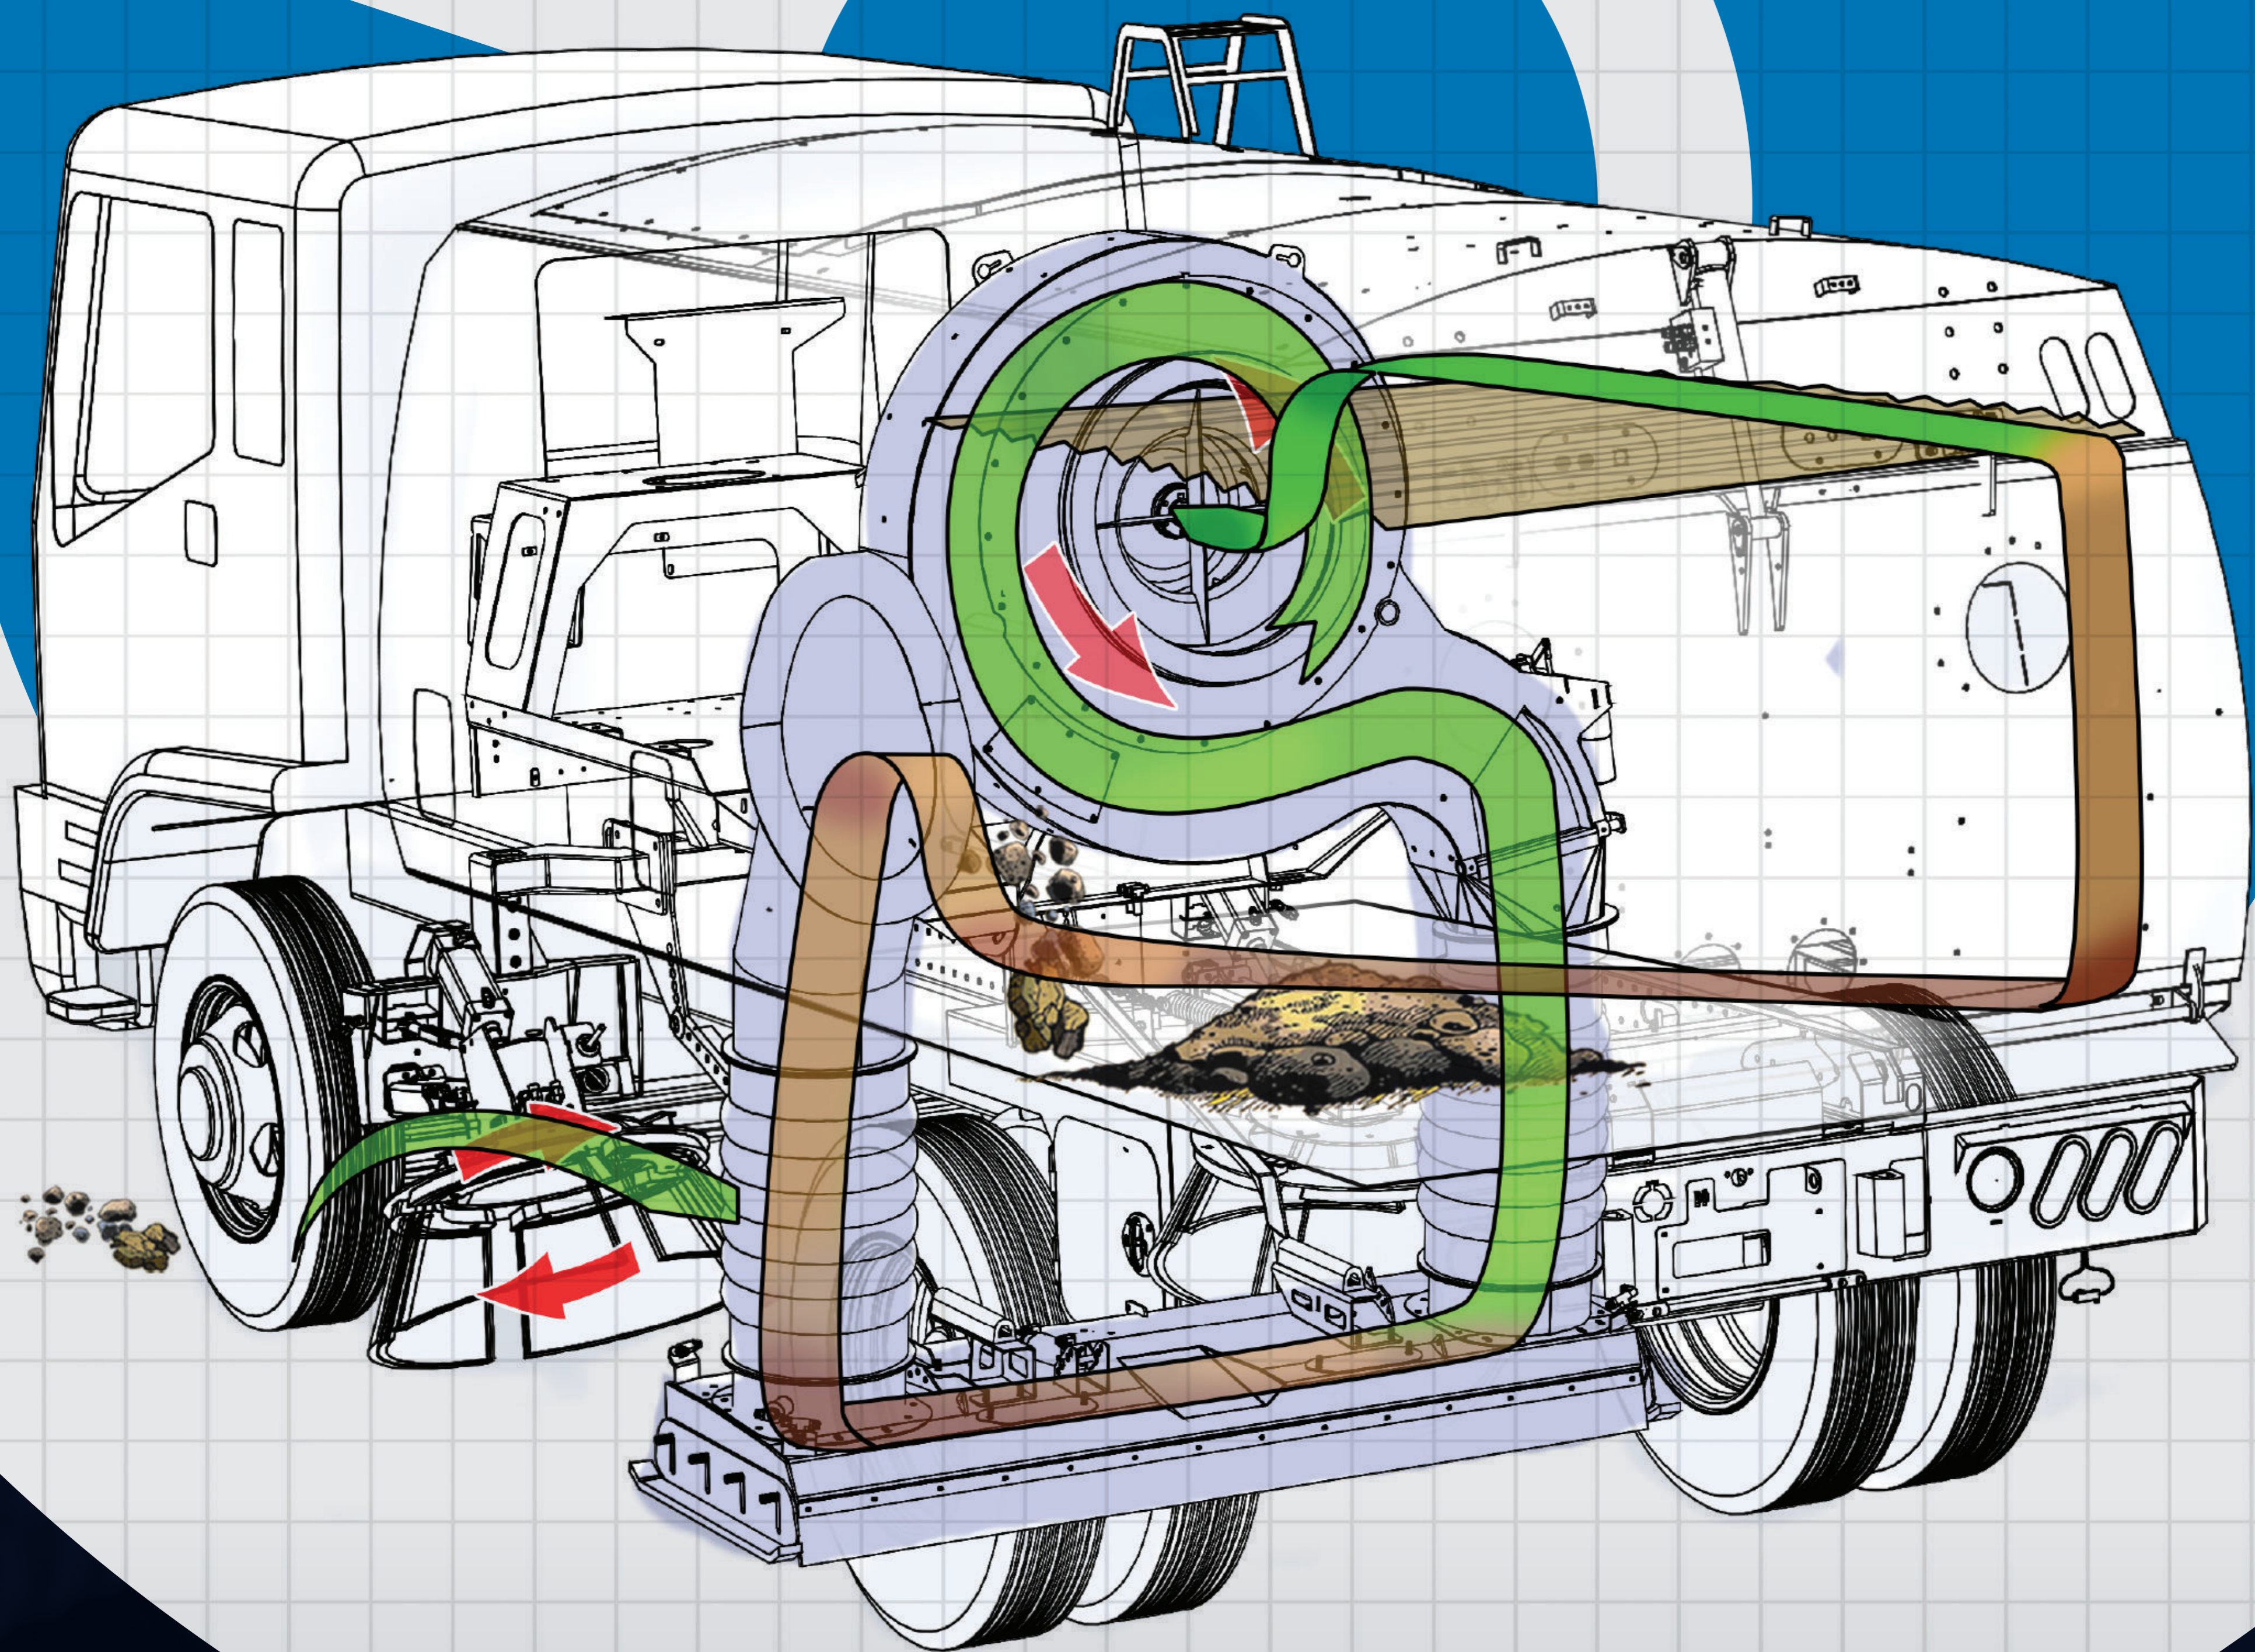

Keep Operations Running

REGENERATIVE AIR SWEEPER

P 1300 567 784 (AU)
P 0800 567 691 (NZ)
E info@kor.com.au
kor.com.au

Proprietary and confidential

The information contained in this drawing is the sole property of Schwarze Industries, Inc. Any reproduction in part or as a whole without the written permission of Schwarze Industries, Inc. is prohibited © 2020 Schwarze Industries, Inc.

For reference only. Your sweeper configuration may vary.

P 1800 879 7934