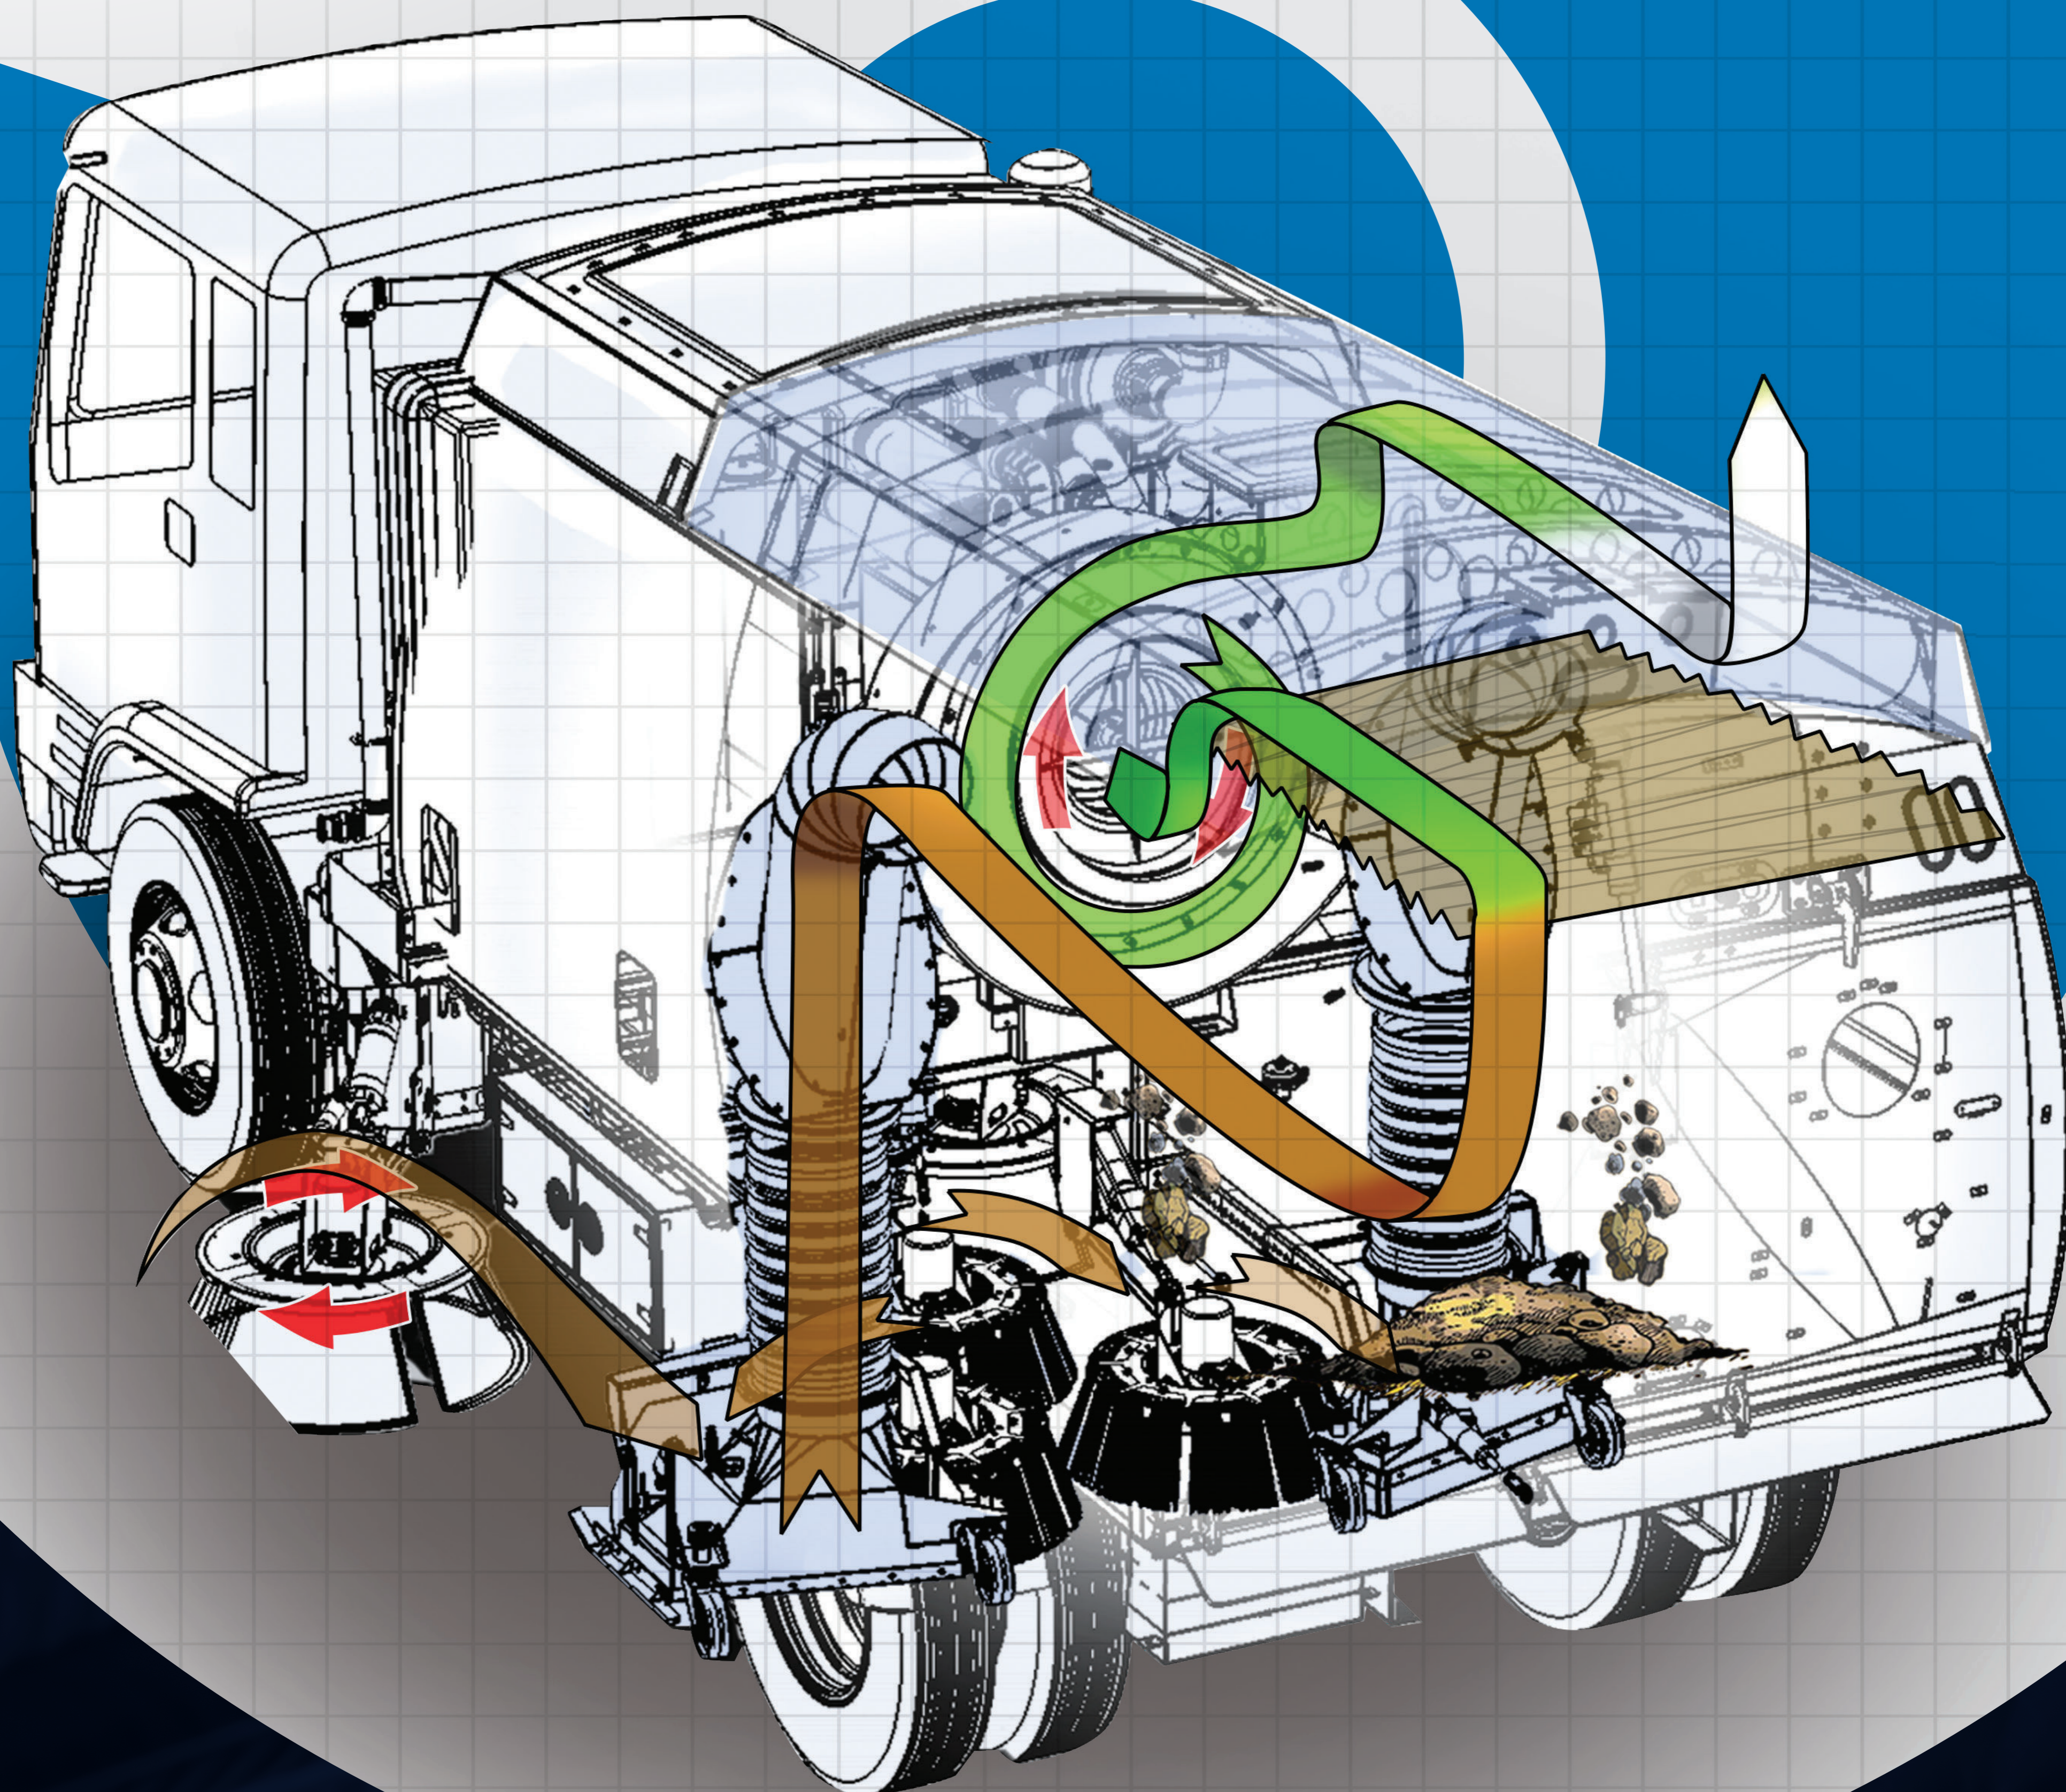

Keep Operations Running

PURE VACUUM SWEEPER

P 1300 567 784 (AU)
P 0800 567 691 (NZ)
E info@kor.com.au
kor.com.au

Proprietary and confidential

The information contained in this drawing is the sole property of Schwarze Industries, Inc. Any reproduction in part or as a whole without the written permission of Schwarze Industries, Inc. is prohibited © 2020 Schwarze Industries, Inc.

For reference only. Your sweeper configuration may vary.

P 1800 879 7934